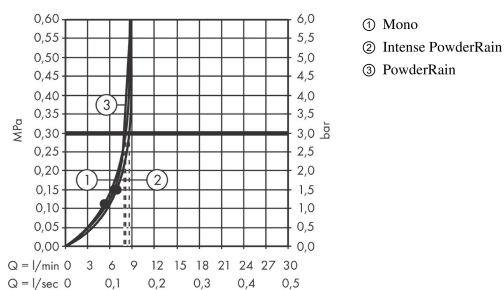

Rainfinity

Hand shower 130 3jet EcoSmart

Surfaces: **Matt White** Article Number: **26865700**

Description

product features

- shower head size: 130 mm
- spray type: PowderRain, Intense PowderRain, MonoRain
- convenient diversion via Select button
- spray disc surface: graphite
- maximum flow rate at 3 bar: 8,5 l/min
- minimum flow pressure: 1,5 bar
- with internal water conduction
- rinseable screen seal
- connection thread G 1/2
- connection dimension: DN15
- suitable for continuous flow water heaters

Technology

Design awards

Product image

Scale drawing

Flowchart

The consumption was measured in combination with the appropriate fittings (thermostat/mixer/ in-wall valve) to reflect actual application in practice.