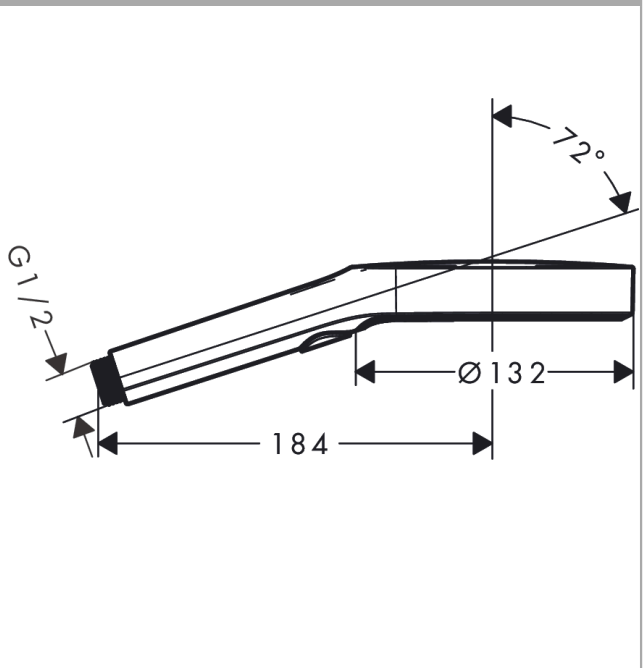

Rainfinity

Hand shower 130 3jet EcoSmart

Surfaces: **Matt White** Article Number: **26865700**

Description

product features

- shower head size: 130 mm
- spray type: PowderRain, Intense PowderRain, MonoRain
- convenient diversion via Select button
- spray disc surface: graphite
- maximum flow rate at 3 bar: 8,5 l/min
- minimum flow pressure: 1,5 bar
- with internal water conduction
- rinseable screen seal
- connection thread G 1/2
- connection dimension: DN15
- suitable for continuous flow water heaters

Technology

Design awards

Product image

Scale drawing

Flowchart

The consumption was measured in combination with the appropriate fittings (thermostat/mixer/ in-wall valve) to reflect actual application in practice.

Rainfinity

Hand shower 130 3jet EcoSmart

Surfaces: **Matt White** Article Number: **26865700**

Exploded Drawing

Year of production: >07/19

Rainfinity
Hand shower 130 3jet EcoSmart
 Surfaces: **Matt White** Article Number: **26865700**

Spare part list

Year of production: >07/19

Pos.	Description	Article Number	Price	PU
1	filter	92672000	-	1
2	seal	98058000	-	1